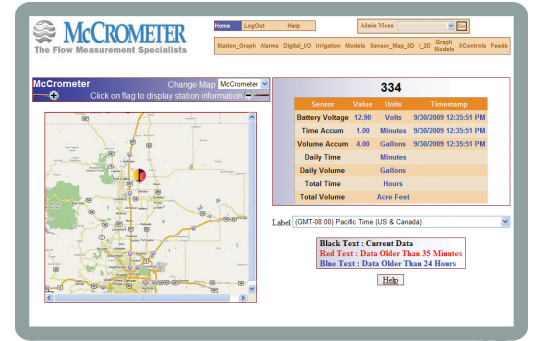

from your trusted partner

Save time with flow data available anytime from the internet

How it works

Flow data is available from the internet

Features/Benefits

One stop shop

The leader in propeller flowmeter technology now offers a remote telemetry system. Let your trusted partner for flow measurement bring the data to you. McCrometer is your convenient one stop shop offering flowmeters, RemoteCONNECT™ remote telemetry system, and installation service for RemoteCONNECT.

Save time - accurate data when you want it

McCrometer's RemoteCONNECT saves your valuable time by eliminating the need to drive to each meter site for reading and manually recording flow data. Convenient access to continuous flow data from the internet will free your time to focus on other important tasks. Take out the guesswork by always knowing the status of your flowmeters.

Availability of accurate flow data tells you how much water is applied to ensure accurate billing and water allocation. Now you can provide timely information to producers to alert them when they are close to allocation.

Affordable solution for multiple meter sites

With RemoteCONNECT only one satellite transmitter is needed for every 25 meters making it the economical solution for multiple meter sites. These meters with RC100 units can be located within a two mile radius of the satellite transmitter. The RemoteCONNECT system is also expandable to meet your needs in the future.