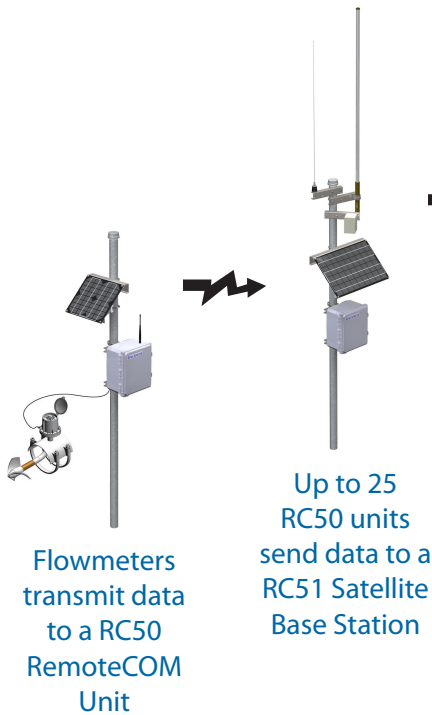

from your trusted partner

Save time with flow data available anytime from the internet

How it works

Flow data is available from the internet

Features/Benefits

One stop shop

The leader in propeller flowmeter technology now offers a remote telemetry system. Let your trusted partner for flow measurement bring the data to you. McCrometer is your convenient one stop shop offering flowmeters, RemoteCONNECT™ remote telemetry system, and installation service for RemoteCONNECT.

Save time - accurate data when you want it

McCrometer's RemoteCONNECT saves your valuable time by eliminating the need to drive to each meter site for reading and manually recording flow data. Convenient access to continuous flow data from the internet will free your time to focus on other important tasks. Take out the guesswork by always knowing the status of your flowmeters.

Affordable solution for multiple meter sites

With RemoteCONNECT only one satellite transmitter is needed for every 25 meters making it the economical solution for multiple meter sites. These meters with RC100 units can be located within a two mile radius of the satellite transmitter. The RemoteCONNECT system is also expandable to meet your needs in the future.

Durable against tampering and bad weather

The system was designed with security in mind- from the polycarbonate, high impact electrical box to the tamper-resistant security screws. The solar panels incorporate a polymer coating to withstand hail. The RemoteCONNECT remote telemetry system is built from durable materials to resist against tampering, vandalism or harsh weather.