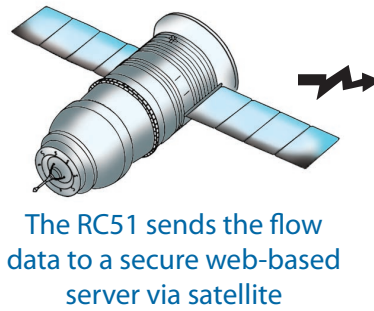

from your trusted partner

Save time with flow data available anytime from the internet

How it works

Flow data is available from the internet

Features/Benefits

One stop shop

The leader in propeller flowmeter technology now offers a remote telemetry system. Let your trusted partner for flow measurement bring the data to you. McCrometer is your convenient one stop shop offering flowmeters, RemoteCONNECT™ remote telemetry system, and installation service for RemoteCONNECT.

Save time - accurate data when you want it

McCrometer's RemoteCONNECT saves your valuable time by eliminating the need to drive to each meter site for reading and manually recording flow data. Convenient access to continuous flow data from the internet will free your time to focus on other important tasks. Take out the guesswork by always knowing the status of your flowmeters.

Affordable solution for multiple meter sites

With RemoteCONNECT only one satellite transmitter is needed for every 25 meters making it the economical solution for multiple meter sites. These meters with RC100 units can be located within a two mile radius of the satellite transmitter. The RemoteCONNECT system is also expandable to meet your needs in the future.

Durable against tampering and bad weather

The system was designed with security in mind- from the polycarbonate, high impact electrical box to the tamper-resistant security screws. The solar panels incorporate a polymer coating to withstand hail. The RemoteCONNECT remote telemetry system is built from durable materials to resist against tampering, vandalism or harsh weather.