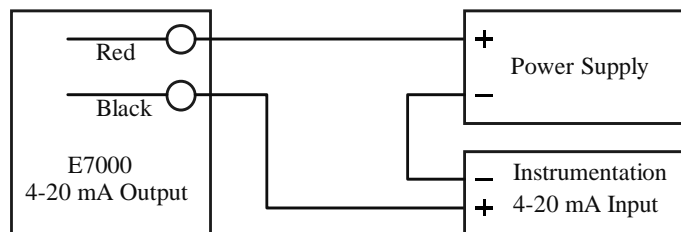

Specification Sheet

Model:	Description:	Document #:	Rev:	Date
E7000	Two-Wire 4-20 mA Transmitter	24527-13	1.3	02-05

Features:

- Industry standard 2-wire 4-20 mA output
- Output is linear with flowrate
- Compatible with all McCrometer propeller meters with a mechanical register
- Installation can be accomplished without meter removal from pipe
- For meter sizes up to 24"
- Signal can travel up to 5000 feet
- Additional pulse output and anti-reverse options

E 7 0 0 0 - 0 x x

Anti-Reverse

0 - No
1 - Yes

Pulse Output

0 - None
1 - Dry Contact
2 - Open Collector

E7000 Model:	4-20 mA Output	Dry Contact	Open Collector	Anti-Reverse
E7000-000	•			
E7000-001	•	•		
E7000-002	•		•	
E7000-010	•			•
E7000-011	•	•		•
E7000-012	•		•	•

Electrical Characteristics:

4-20 mA Output:

Operating Temperature:	+25 to +130 degrees F
Supply Voltage:	16 - 40 VDC
Temperature Coefficient:	±1.0%
Linearity:	0.1%
Accuracy:	0.5% over the entire range
Maximum Resistive Load:	Supply Voltage Dependent*
Reverse Voltage Protection:	-300V Maximum

Typical Wiring Diagrams: